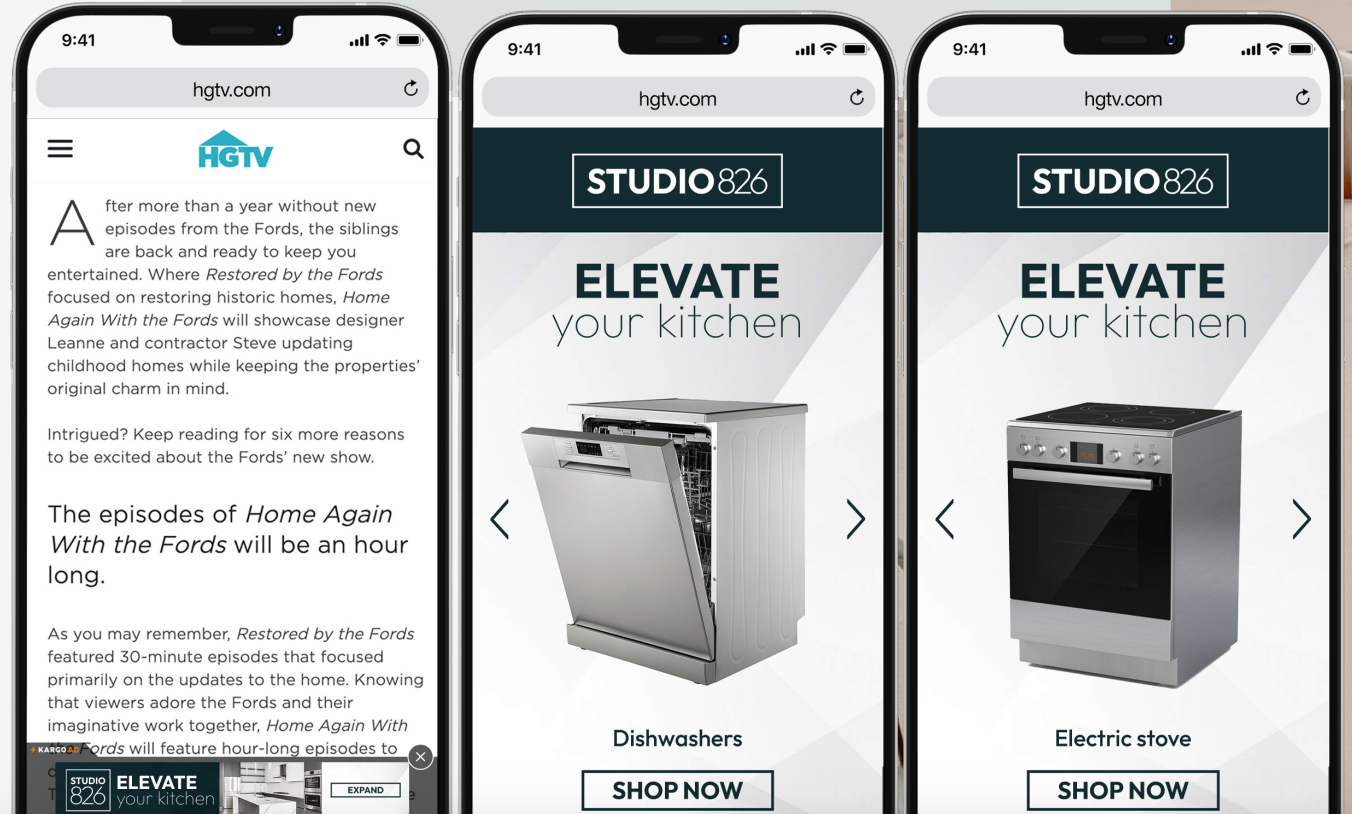

DRIVE IN-STORE WITH MOBILE

CHALLENGE

How do you drive consumers in stores to capitalize on weekend deals and savings?

SOLUTION

You bring big home appliances to the small screen! By crafting an engaging expandable Carousel, Kargo showcased the appliances' best attributes and lower holiday prices, driving users right into stores for an offer they couldn't resist!

MEASUREMENT PARTNER

Placed.

Source: Placed, Jun-Jul 2018, *Statistically Significant at 99% CL

HOVER TO CAROUSEL

+10.4% LIFT IN STORE VISITATION