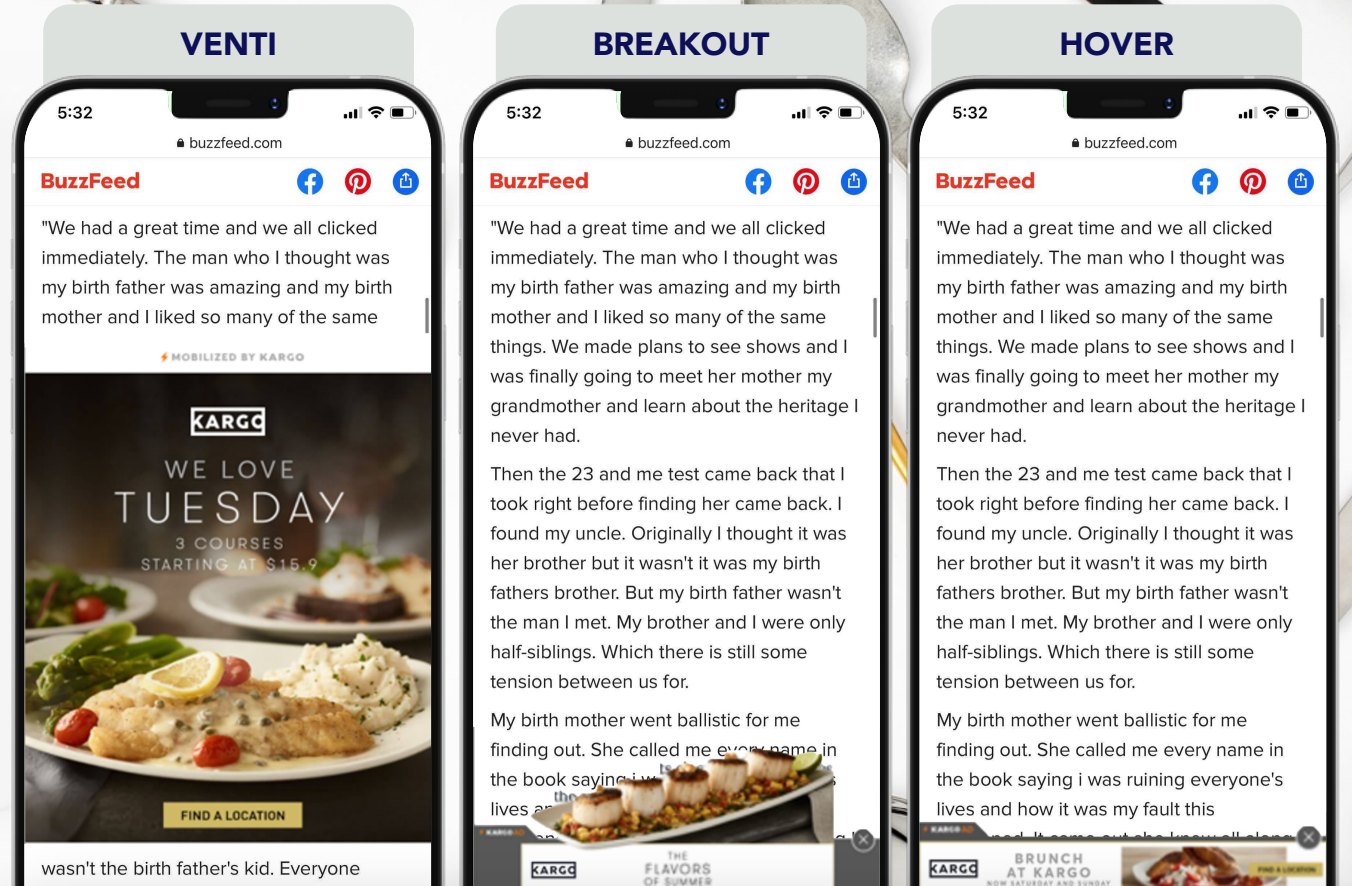

DRIVE IN-STORE WITH MOBILE

CHALLENGE

How do you drive consumers through your restaurant's doors?

SOLUTION

You show them mouth-watering creative that's sure to satisfy! By leveraging a combination of the high-impact Venti, Breakout and Hover Banners, Kargo not only drove consumers to the restaurant's site, but also right through the front doors and directly to a table!

MEASUREMENT PARTNER

Placed.

+24.3% LIFT IN VISITATION